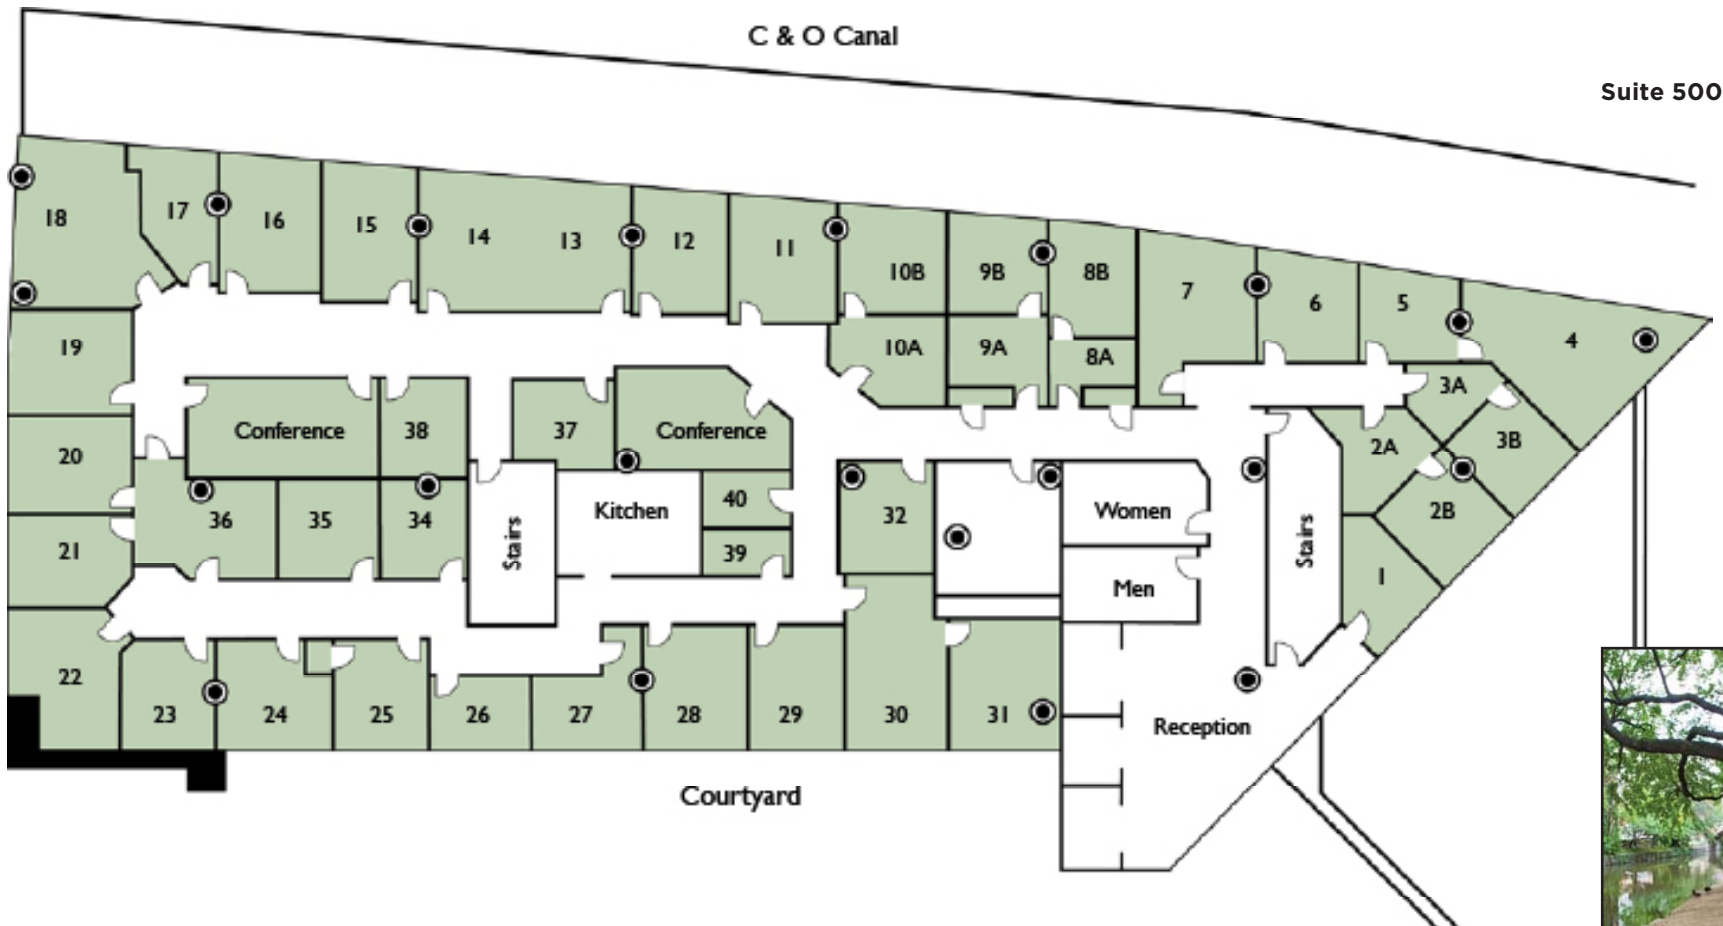

Georgetown

1101 30th Street, NW

Suite 500

Washington, DC 20007

Suite 500

www.dccenters.com • (202) 223-5200

Farragut Square • 1025 Connecticut Avenue, NW Suite 1000 • Washington, DC 20036

Georgetown • 1101 30th Street, NW Suite 500 • Washington, DC 20007

Union Station - Capitol Hill • Ten G Street, NE Suite 710 • Washington, DC 20002